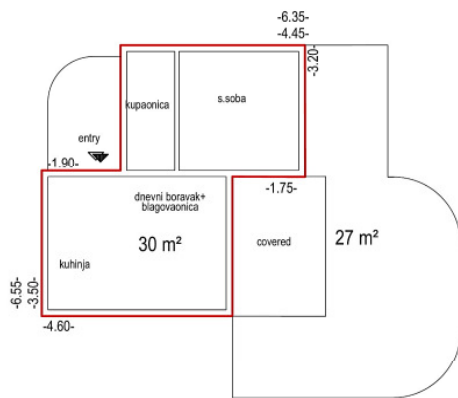

- fantastic view to Adriatic Sea
- just 1000m to beach
- close to airport and highway(10km)
- natural stone house including property and outside facilities
- optional pool

prices:

89.000€ with 57m² living area and 2.000m² plot