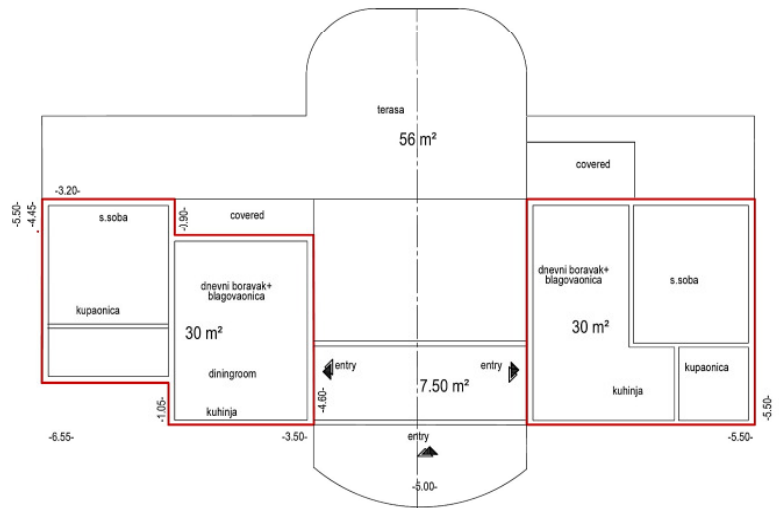

- fantastic view to Adriatic Sea
- just 1000m to beach
- close to airport and highway(10km)
- natural stone house including property and outside facilities
- optional pool

prices:

89.000€ with 57m² living area and 2.000m² plot